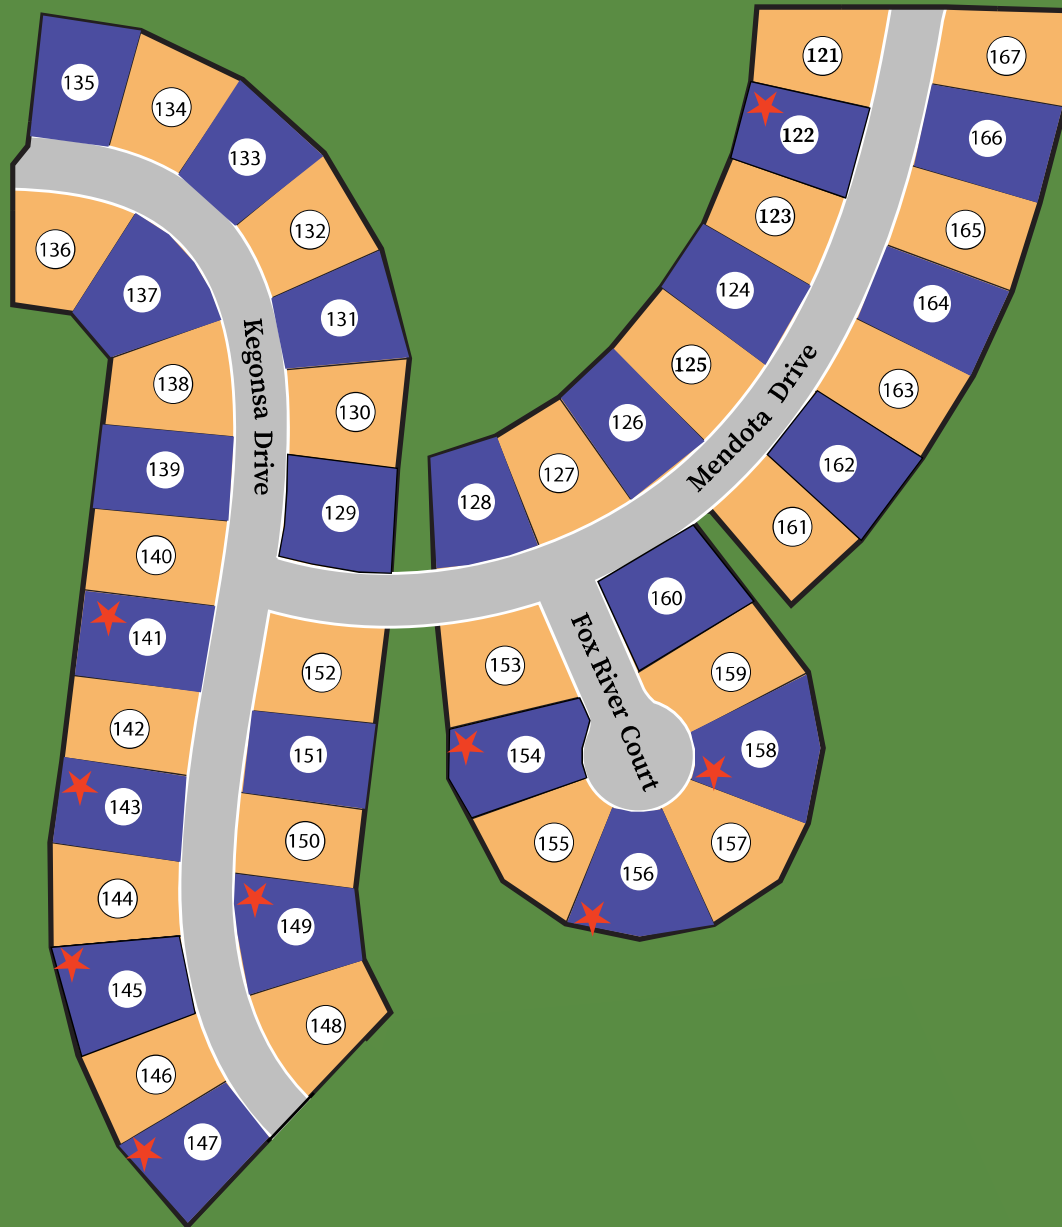

The Residences in Lake Country Village Phase 3

Summit, Wisconsin

★ *Special Offer!*

-  For Sale
-  Sold
-  Home & Lot Package

HALEN
HOMES

www.halenhomes.com
414.219.0740